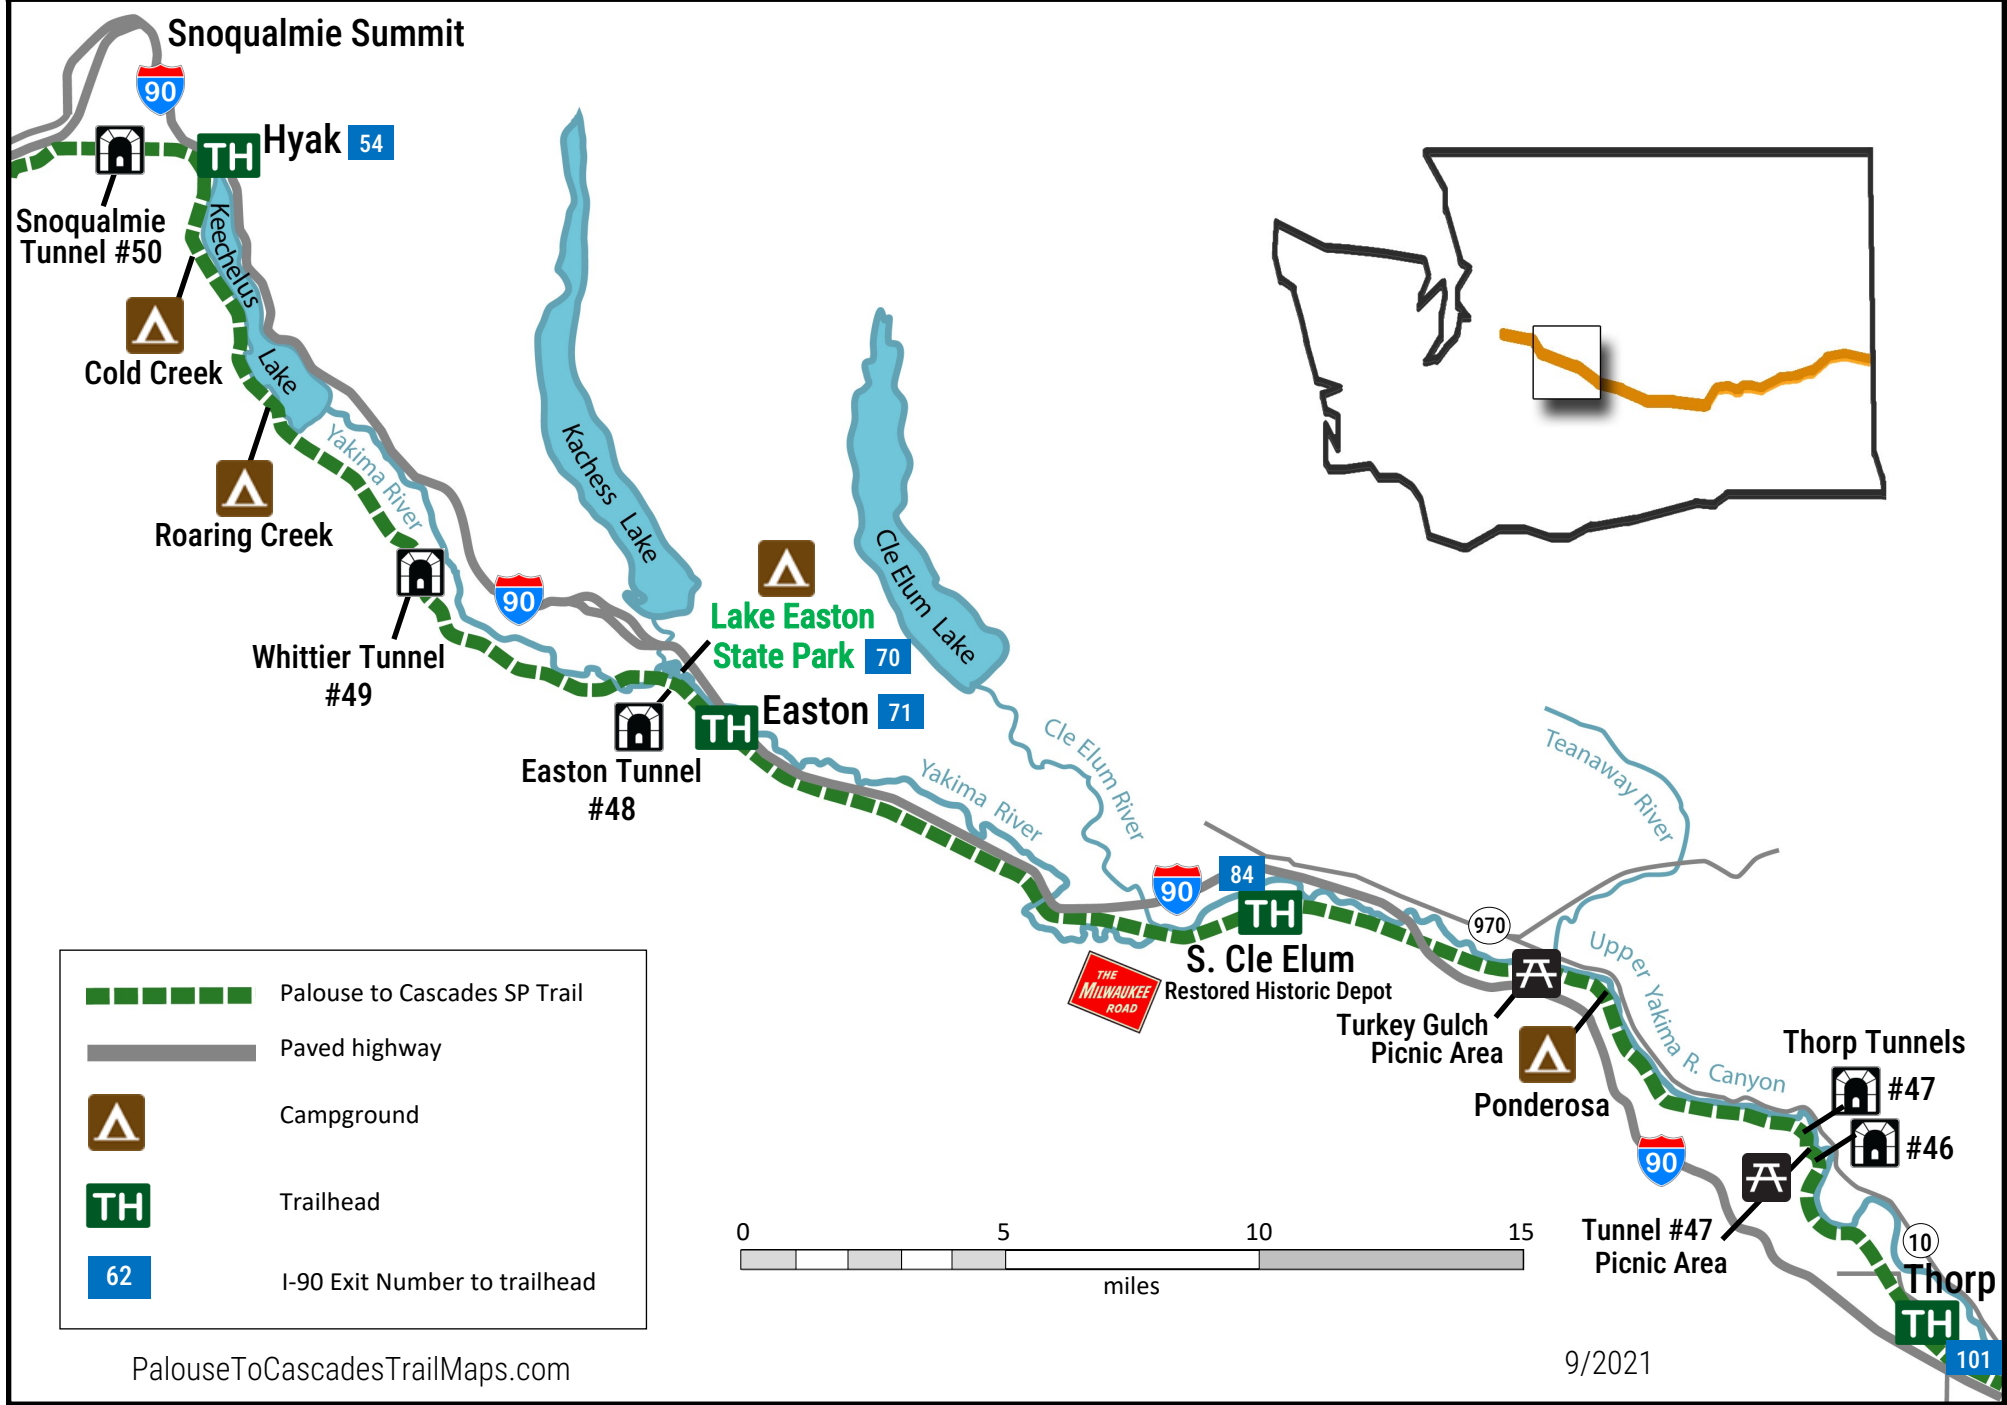

Palouse to Cascades State Park Trail – Kittitas County West

	Palouse to Cascades SP Trail
	Paved highway
	Campground
	Trailhead
	I-90 Exit Number to trailhead