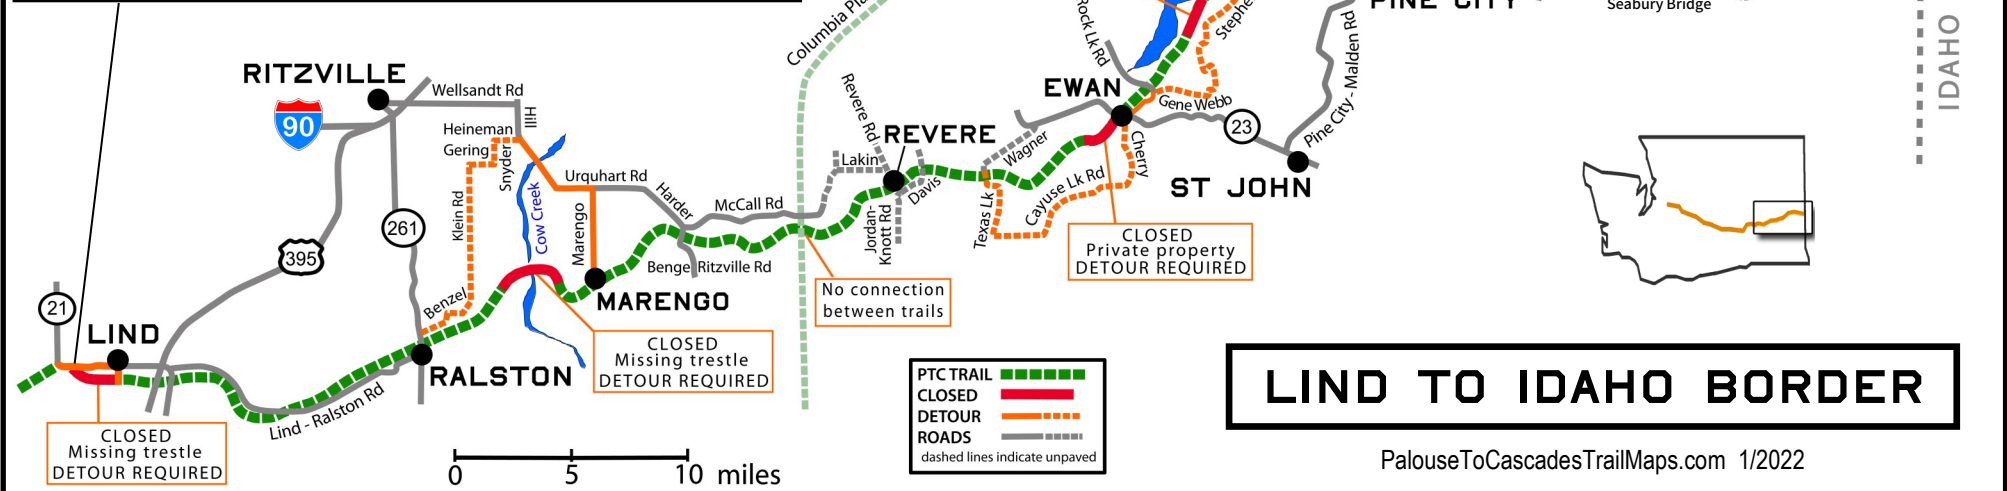

Palouse to Cascades State Park Trail – East of Columbia River

BEVERLY TO LIND

LIND TO IDAHO BORDER

PTC TRAIL

CLOSED

DETOUR

ROADS

dashed lines indicate unpaved