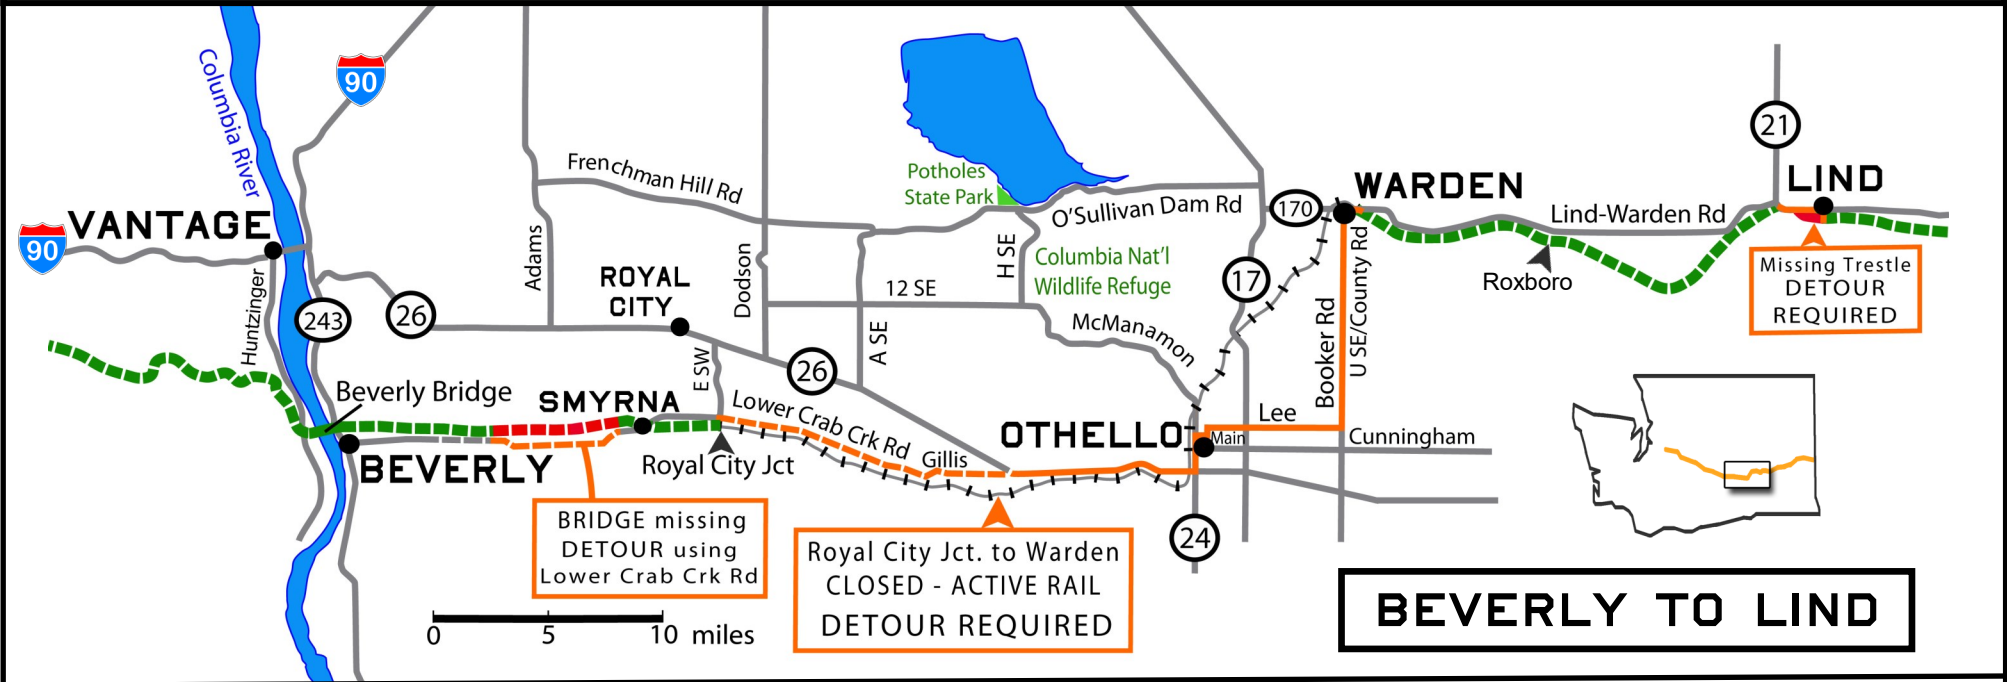

Palouse to Cascades State Park Trail – East of Columbia River

BEVERLY TO LIND

LIND TO IDAHO BORDER

PTC TRAIL

CLOSED

DETOUR

ROADS

dashed lines indicate unpaved