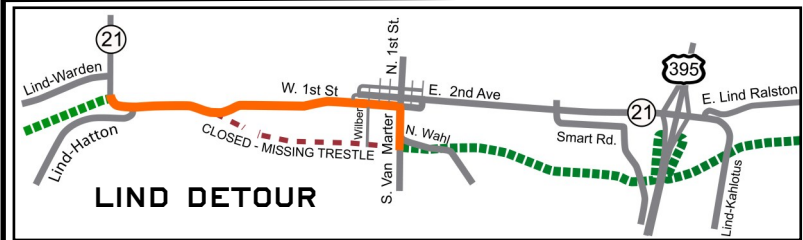

Palouse to Cascades State Park Trail – East of Columbia River

BEVERLY TO LIND

LIND TO IDAHO BORDER

PTC TRAIL

CLOSED

DETOUR

ROADS

dashed lines indicate unpaved