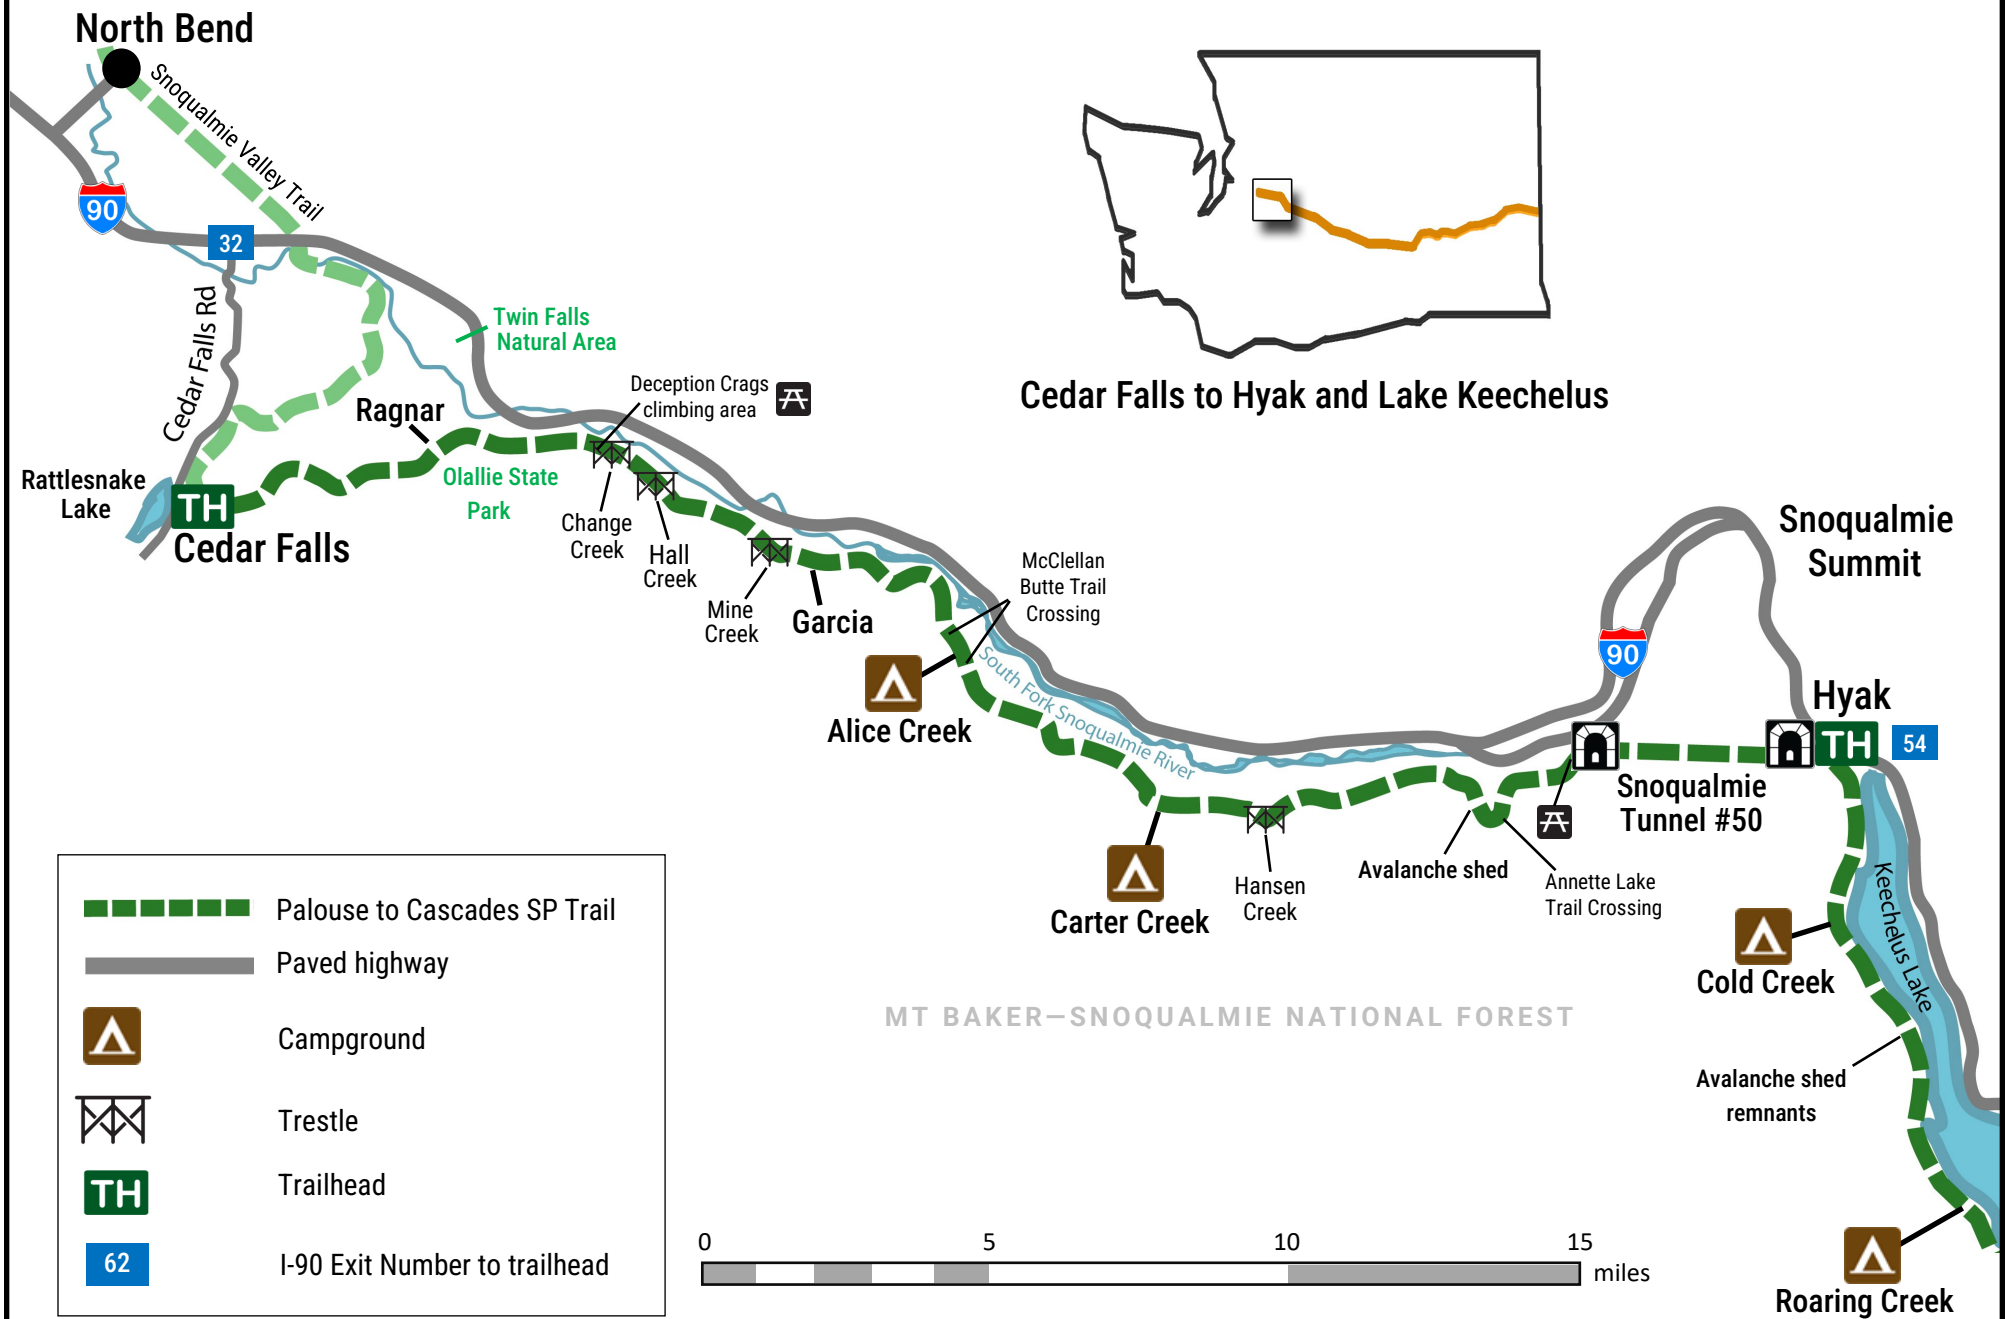

Palouse to Cascades State Park Trail – King County

	Palouse to Cascades SP Trail
	Paved highway
	Campground
	Trestle
	Trailhead
	I-90 Exit Number to trailhead