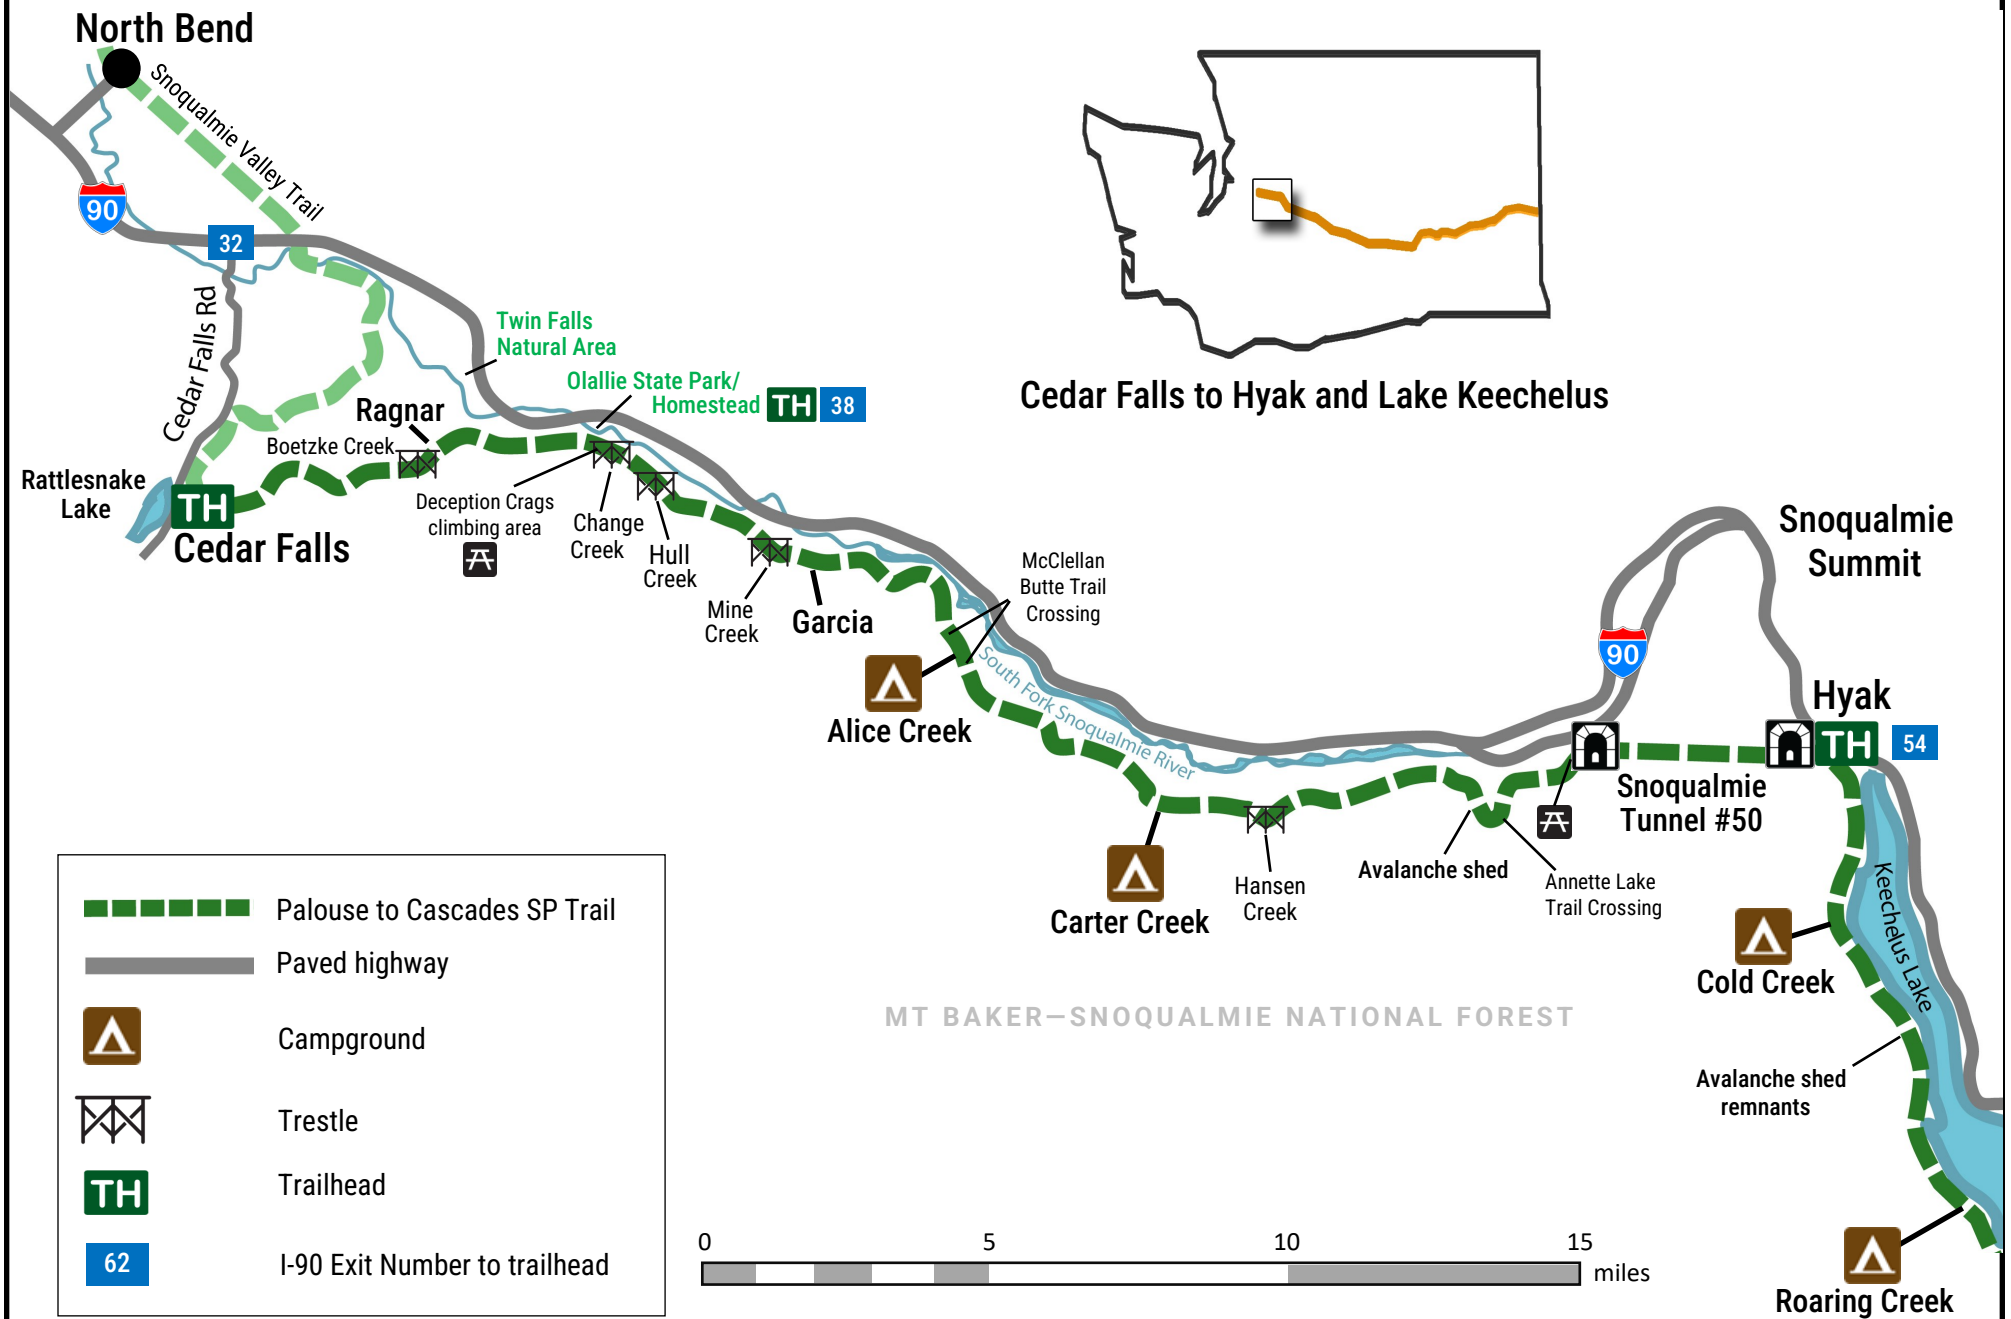

Palouse to Cascades State Park Trail – King County

	Palouse to Cascades SP Trail
	Paved highway
	Campground
	Trestle
	Trailhead
	I-90 Exit Number to trailhead