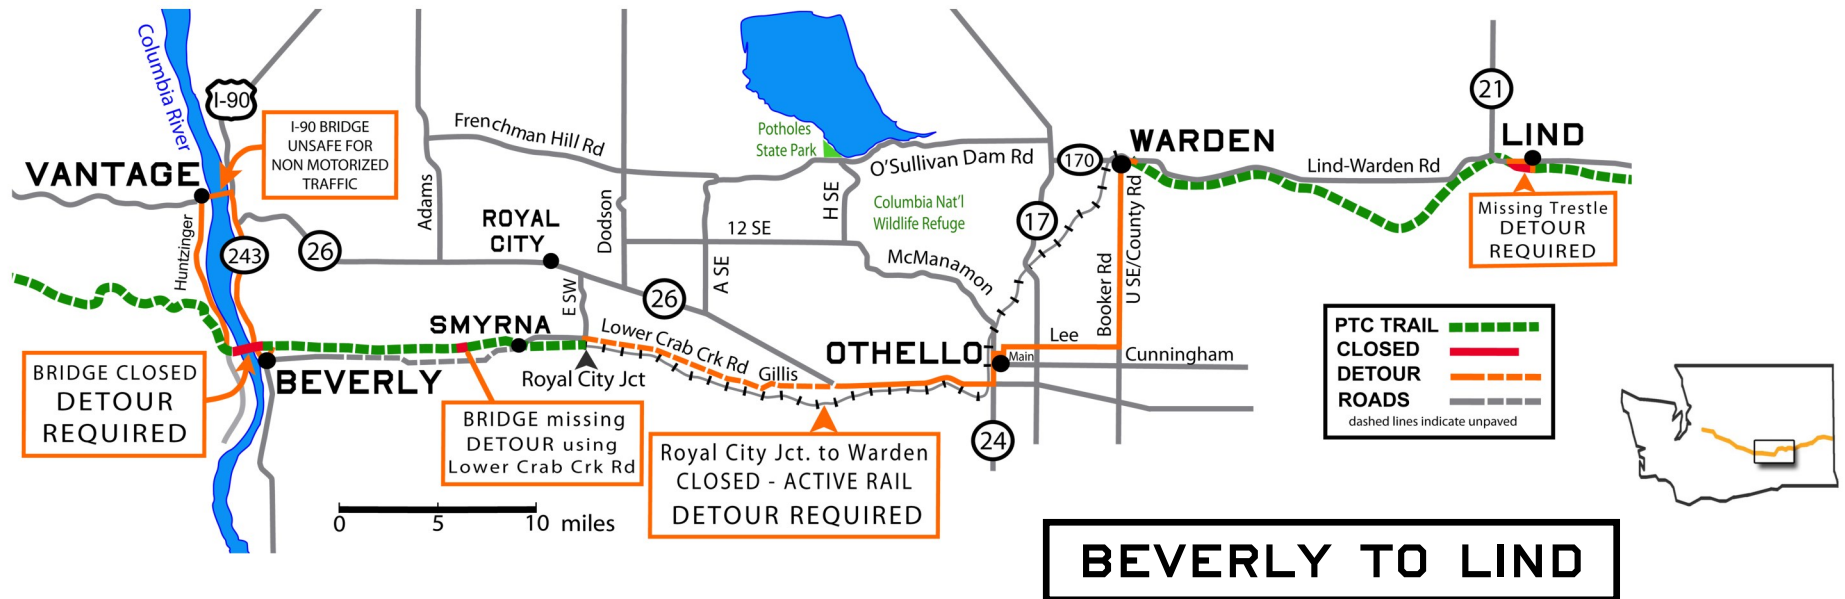

# PALOUSE TO CASCADES STATE PARK TRAIL

## WARDEN TO IDAHO BORDER

## DETOURS