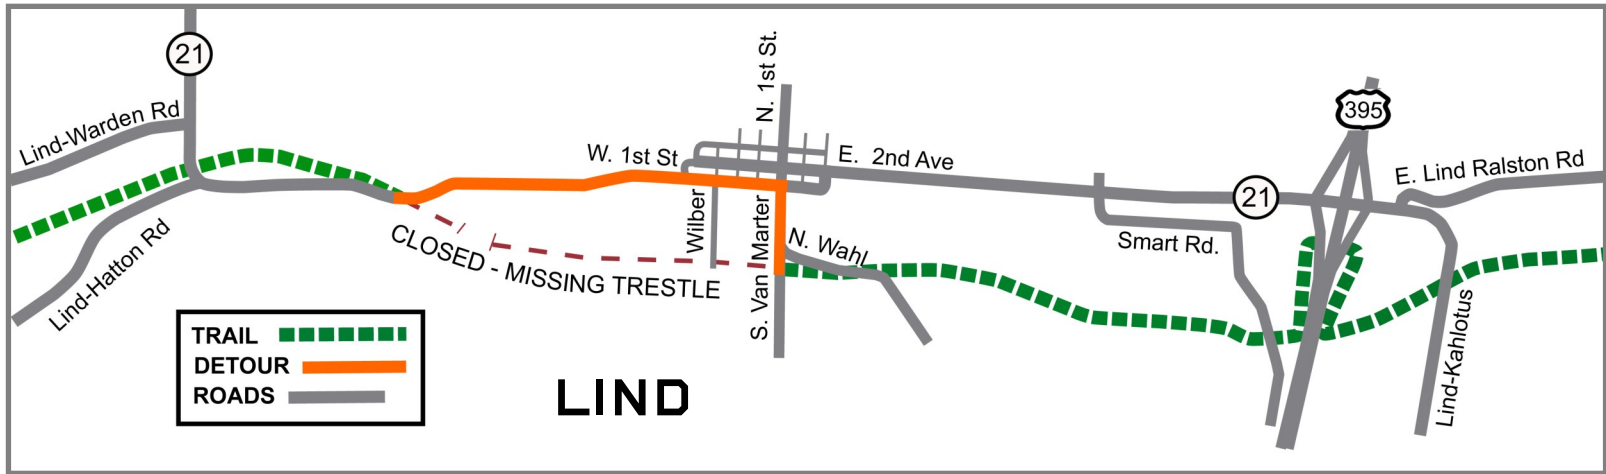

# PALOUSE TO CASCADES STATE PARK TRAIL

## WARDEN TO IDAHO BORDER

## DETOURS