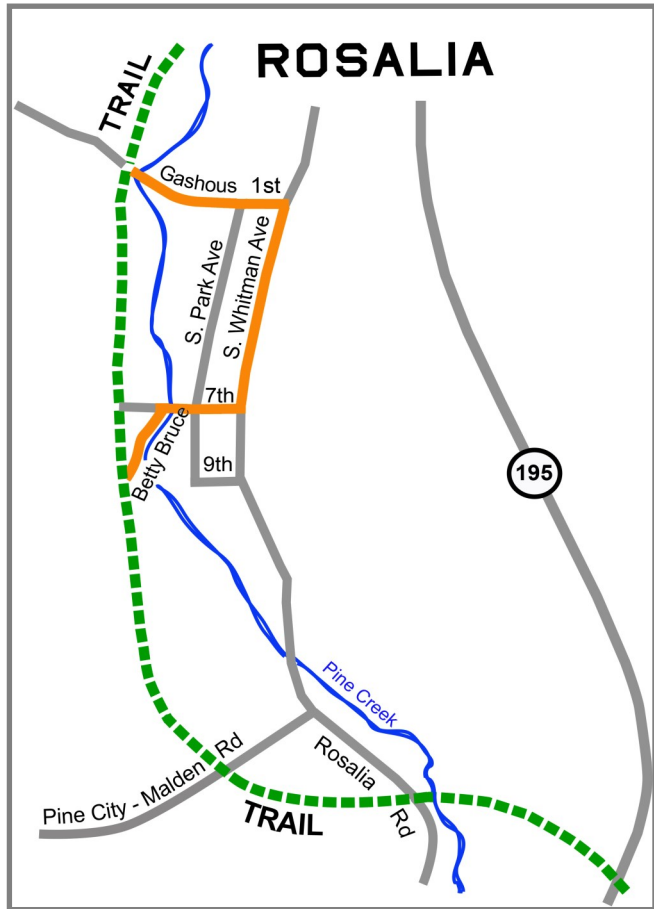

# PALOUSE TO CASCADES STATE PARK TRAIL

## WARDEN TO IDAHO BORDER

## DETOURS