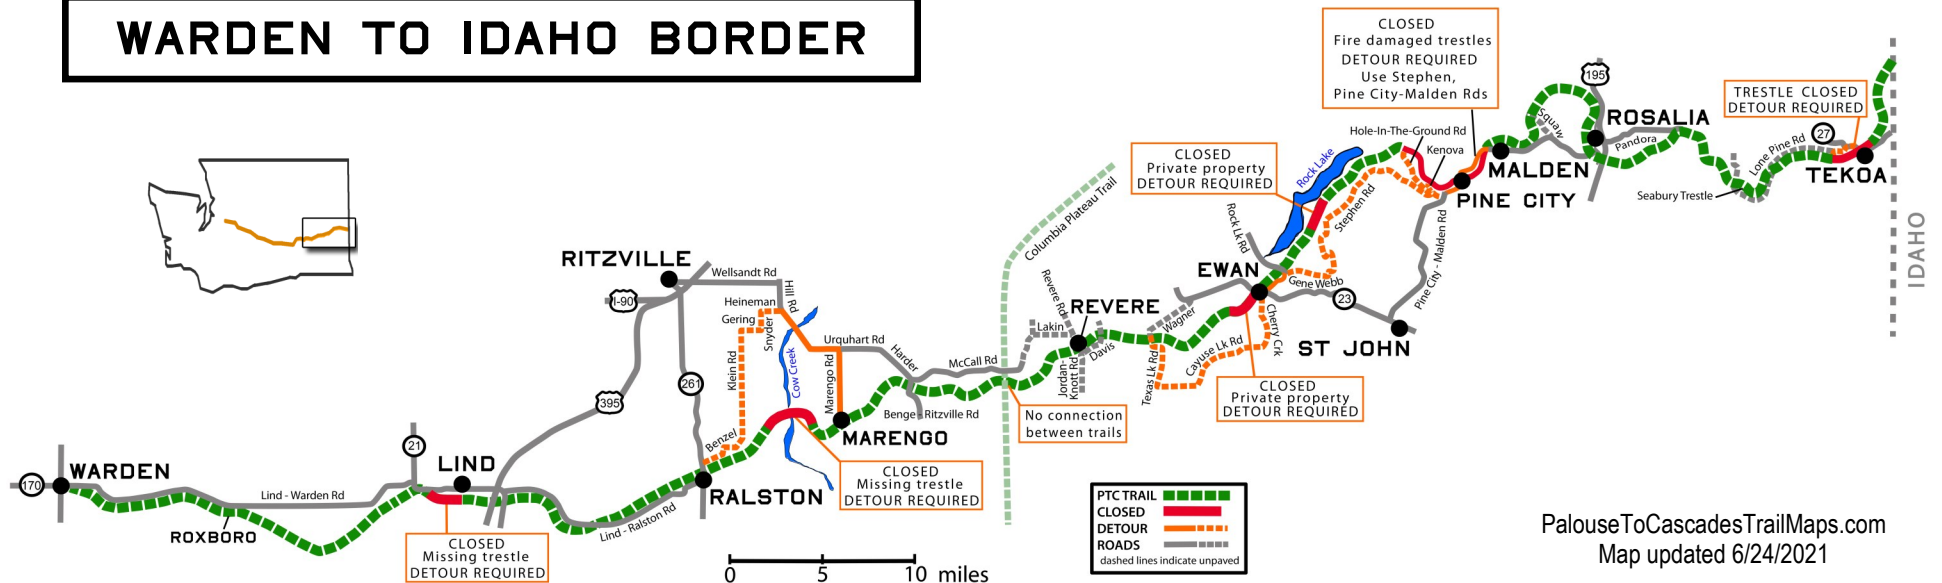

# PALOUSE TO CASCADES STATE PARK TRAIL

## WARDEN TO IDAHO BORDER

## DETOURS